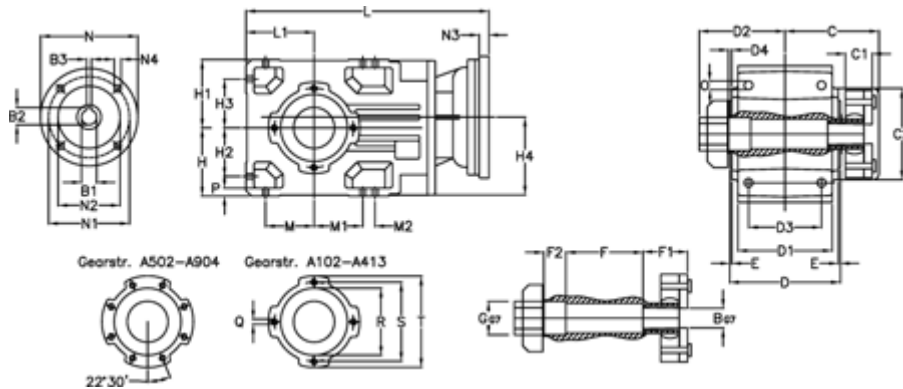

Article number: 29600214616225

Description: Bevel helical gearbox
A203QF30-146,1-P71B5

Measures

B = 30	D1 = 110	F2 = 36	L = 361.5	N3 = -
B1 = 14	D2 = 60	G = 32	L1 = 80	N4 = M8x16
B2 = 16.3	D3 = 90	GA = 14,5 NM	M = 60.0	O = 9.5
B3 = 5	d4 = 4.5	H = 80	M1 = 60.0	P = 9
C = 89.5	Description = A203QF-xx-P71 B5	H1 = 80	M2 = -	Q = M8x15
C1 = 23	E = 3.0	H2 = 60.0	N = 160	R = 95
C2 = 72.0	F = 77.5	H3 = 60.0	N1 = 130	S = 115
D = 136	F1 = 36.0	H4 = 93.0	N2 = 110	T = 140